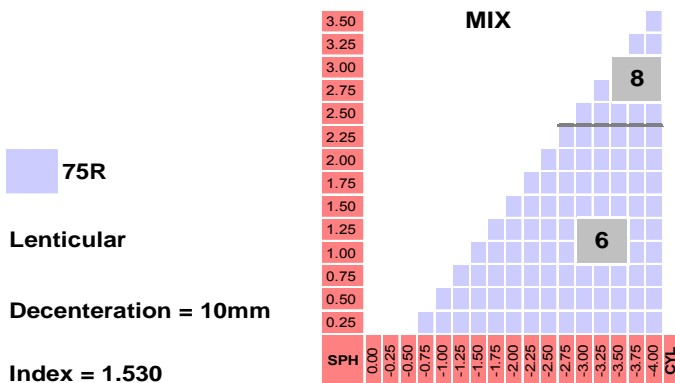

## Specification

Material	CR8	UV cut off (nm)	350
Refractive Index	1.498	Base curve	6/8BC
Gravity	1.32	Max Diameters (mm)	76
Abbe Value	58	Color	Grey/Brown

## Power Chart

75R

Lenticular

Decentration = 10mm

Index = 1.530