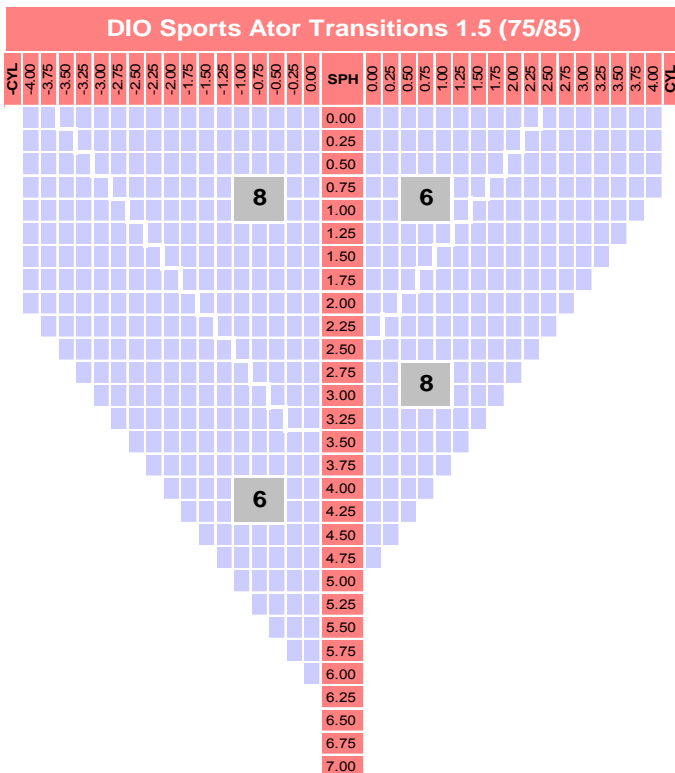

## Specification

Material	CR8	UV cut off (nm)	350
Refractive Index	1.498	Base curve	6/8BC
Gravity	1.32	Max Diameters (mm)	76
Abbe Value	58	Color	Grey/Brown

## Power Chart

75R

Lenticular

Decentration = 10mm

Index = 1.530

## Lens Marking Layout